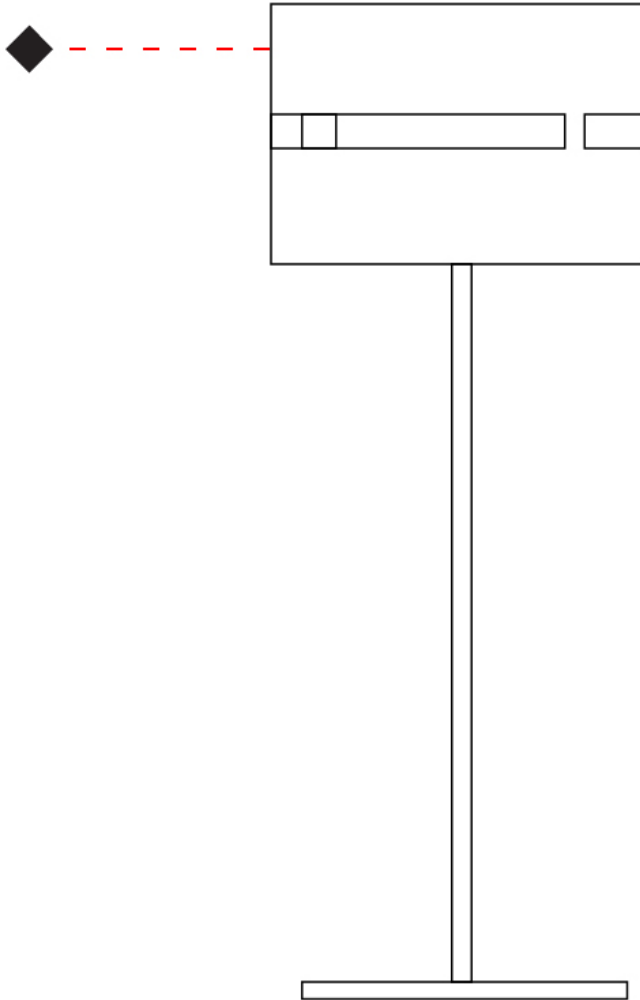

LUZ OCULTA METAL PORTABLE

D54022-

PROJECT

TYPE

SPECIFIER

QUANTITY

DATE