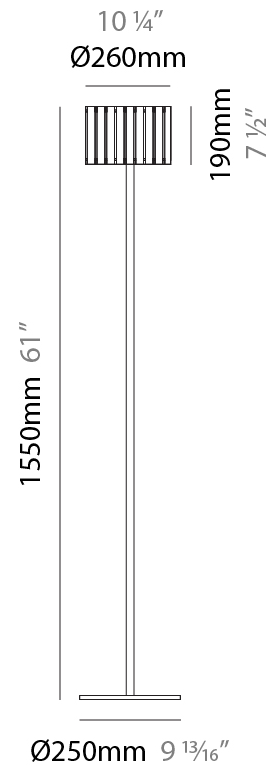

PROJECT	
TYPE	
SPECIFIER	
QUANTITY	
DATE	

LUZ OCULTA WOOD PORTABLE

D54032- -
base number   Finish Options   Finish Options

1. To build a product code in our configurator select the specify button on the base model # product page
2. To build a manual product code on this datasheet choose from the options listed below in blue font and add the suffix to the base model #

GENERAL

Series: Luz Oculta
Subseries: Luz Oculta Wood
Brand: Fambuena
Division: Design
Mounting Type: Portable
Mounting Location: Floor
Subcategory: Floor

PHYSICAL

Shape: Cylinder
Diameter (mm): 260
Diameter (in): 10 ¼
Height (mm): 1550
Height (in): 61
Light Distribution: Direct / Indirect
Fixture Finish: DOW / NAT
Holder Finish: BRA / BRZ
Fixture Material: Metal / Wood
Upon Request: Bolt Down

ELECTRICAL

Number of Lamps: 1
Lamp Type: LED Retrofit
Lamp Shape: B10
Bulb Included: Bulb Not Included
Max. Wattage Per Lamp (W): 4
Lamp Base: E12
Input Voltage (V): 120

LED

OPTICAL

RATINGS AND CERTIFICATIONS

Certified By: Certified for North American Standards
IP rating: IP20